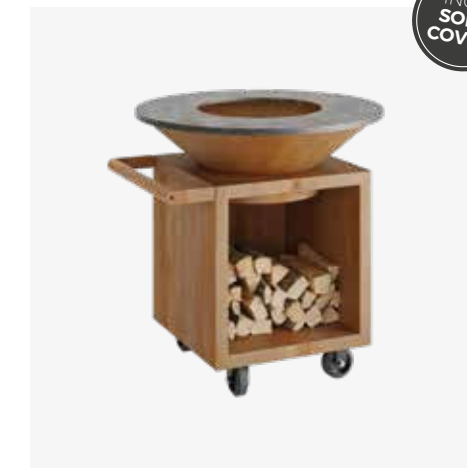

OFYR CLASSIC STORAGE CORTEN 100 PRO

SKU CODE
OCS-100-PRO

EAN CODE
7061251397809