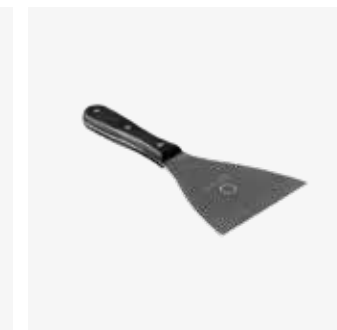

#### AANBEVOLEN ACCESSOIRES / ACCESSOIRES RECOMMANDÉS

148 | Grill Round 100

152 | Brazilian Grill Set 100

168 | Food Bumper 100

170 | Pizza Oven 100

212 | Knife and Fork Set

200 | Spatula PRO

NL **OFYR**  
KOOKTOESTELLEN PRO