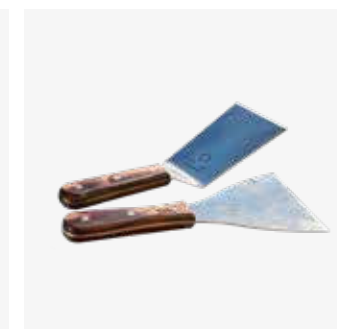

#### AANBEVOLEN ACCESSOIRES / ACCESSOIRES RECOMMANDÉS

204 | Tongs

212 | Knife and Fork Set

180 | Gloves Brown

194 | Cast Iron Casserole Set 21 + 26

202 | Spatula Set

220 | Cutting Boards Set of 4