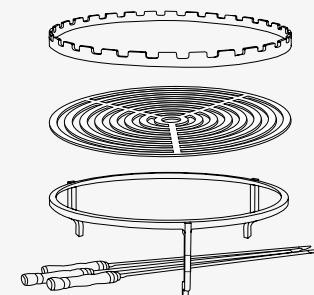

OFYR GRILL ACCESSORIES SET