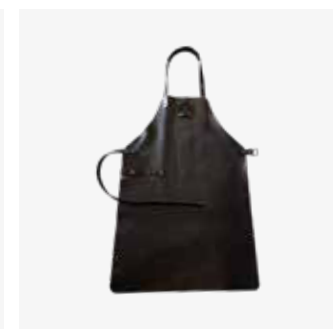

#### AANBEVOLEN ACCESSOIRES / ACCESSOIRES RECOMMANDÉS

186 | Cooler

208 | Wood Bag

194 | Cast Iron Casserole  
Set 21 + 26

206 | Oil Can

180 | Gloves Black

178 | Leather Apron Black