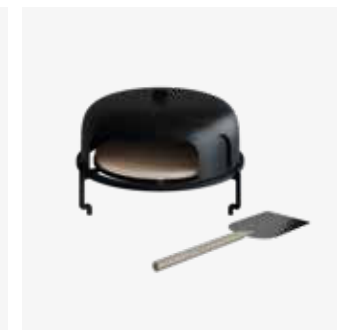

#### AANBEVOLEN ACCESSOIRES / ACCESSOIRES RECOMMANDÉS

148 | Grill Round 100

152 | Brazilian Grill Set 100

168 | Food Bumper 100

170 | Pizza Oven 100

212 | Knife and Fork Set

200 | Spatula PRO

NL **OFYR**  
KOOKTOESTELLEN PRO